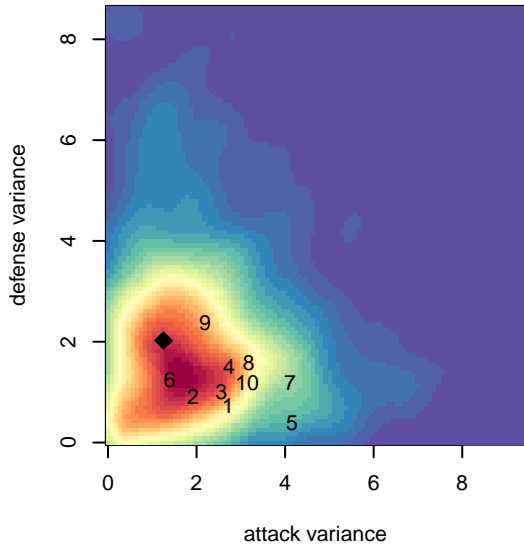

## WA Rush Nero B03

Washington Rush SC  
 Everett, WA  
 B03 total strength=1066  
 attack=2.35 defense=2.69  
 fall league = RCL B03 Div 4  
 spr league = Win RCL B03 Div 4

alt names used:  
 WASHINGTON RUSH NERO B03 (WA)  
 Washington Rush B03 Nero  
 Washington Rush B03 Nero B  
 WA Rush Nero [B03]  
 WASHINGTON RUSH NERO B03 (WA)  
 Washington Rush B03 Nero B  
 Washington Rush B03 Nero B

**WA Rush Nero B03**  
 Dots are actual minus expected GF (blue circles) and GA (red triangles).  
 Blue line is smoothed change in attack strength. Red is smoothed change in defense strength.

**attack and defense variance (black dot)  
relative to other teams  
and top 10 in region**