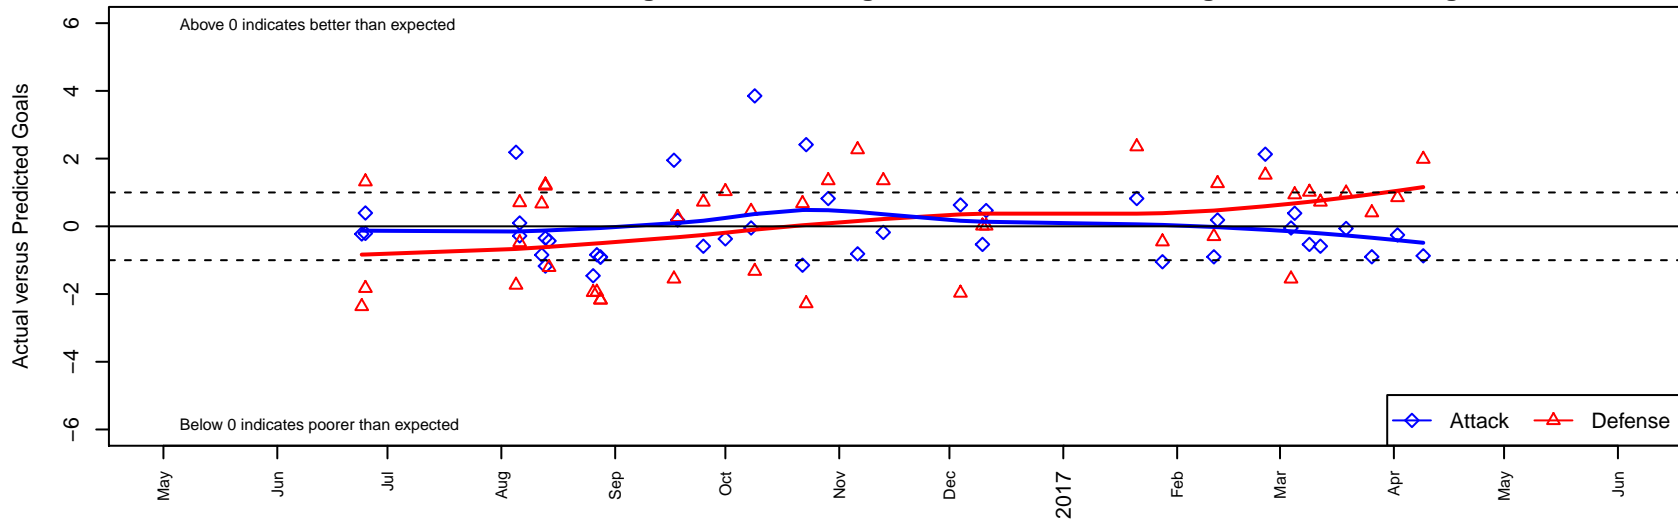

## WA Rush Nero B03

Washington Rush SC  
 Everett, WA  
 B03 total strength=1066  
 attack=2.35 defense=2.69  
 fall league = RCL B03 Div 4  
 spr league = Win RCL B03 Div 4

alt names used:  
 WASHINGTON RUSH NERO B03 (WA)  
 Washington Rush B03 Nero  
 Washington Rush B03 Nero B  
 WA Rush Nero [B03]  
 WASHINGTON RUSH NERO B03 (WA)  
 Washington Rush B03 Nero B  
 Washington Rush B03 Nero B

Venues played:  
 2016 Rainier Challenge Copa U14  
 2016 WA Rush Cup B03 Silver U14  
 2016 Les Schwab NW Cup U14 U14  
 2016 Sky River BU14  
 2016 RCL B03 Div 4  
 2016 Win RCL B03 Div 4  
 2016 WYS Presidents Cup B03 Division 2

**WA Rush Nero B03**  
 Dots are actual minus expected GF (blue circles) and GA (red triangles).  
 Blue line is smoothed change in attack strength. Red is smoothed change in defense strength.

**attack and defense variance (black dot)  
relative to other teams  
and top 10 in region**