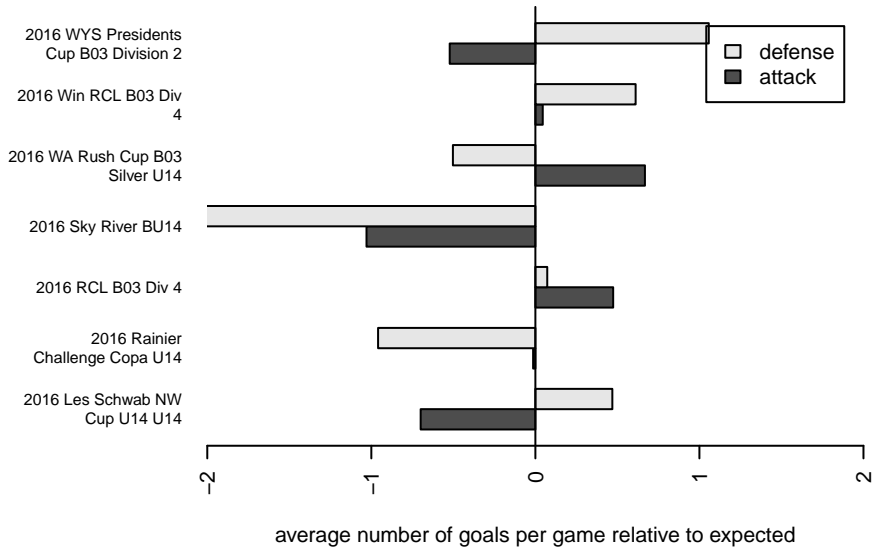

Performance relative to 13 month average