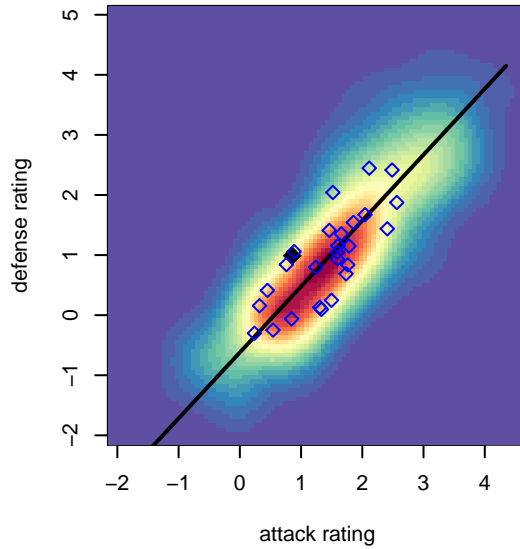

**attack and defense rating
relative to others at age
and all opponents in last 13 months**