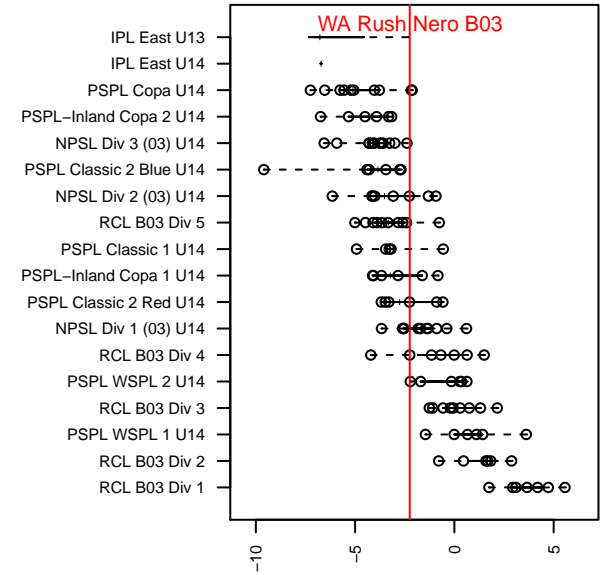

**attack and defense rating
relative to others at age
and all opponents in last 13 months**