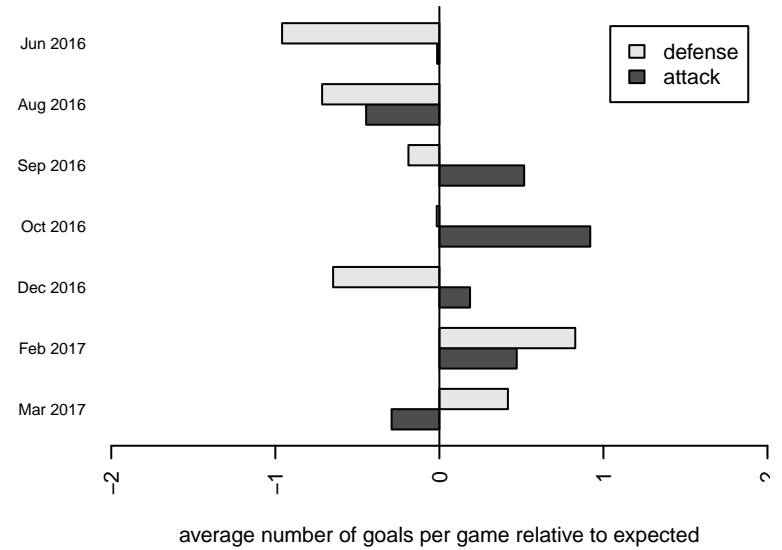

Performance relative to 13 month average